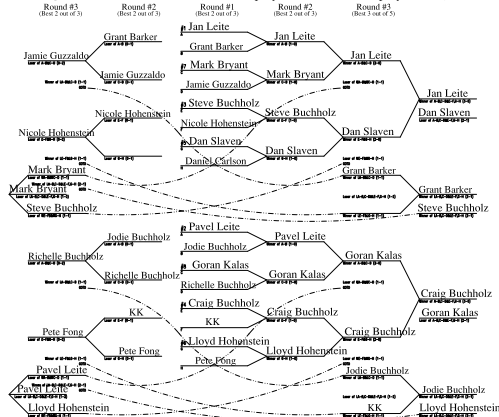

2015 TABLE TENNIS TOURNAMENT RESULTS

QUALIFYING ROUNDS (Winners play Winners/ Losers play Losers)