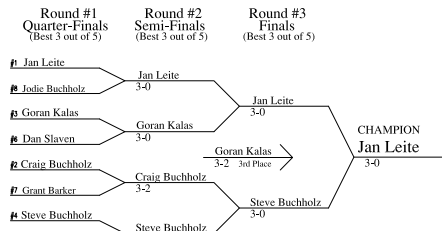

CHAMPIONSHIP ROUNDS